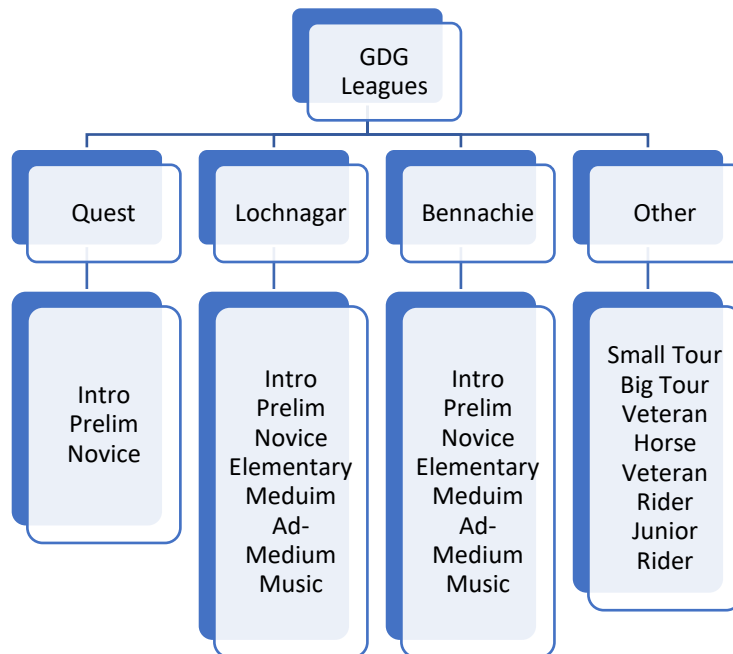

**Gordon Dressage Group**  
**LEAGUE RULES 2025**

**1<sup>st</sup> to 3<sup>rd</sup> Placed in Each League**

The Quest league is for those competing in any quest classes at any venue running 1<sup>st</sup> January 2025 to 31<sup>st</sup> October 2025

The Lochnagar League is for those competing in Unaffiliated and Bronze sections of Gordon Dressage Group Competitions

The Bennachie League is for those competing in Silver and Gold sections of Gordon Dressage Group Competitions

Music Leagues combine all levels

Other Leagues combine all sections (U/A, B/S/G)

- You must have competed in a minimum of 3 tests to be included in the league
- You must be eligible to enter and compete at each level according to BD rules
- Your five highest results will be used to calculate your TOTAL points. (Points are allocated for % scored, not placings.)

- Elementary Silver (Bennachie League) and
- Medium Unaffiliated (Lochnagar League)
- OR
- Novice Silver (Bennachie League) and
- Elementary Bronze (Lochnagar League)

If you gain points at both bronze and silver sections at any one level, you will be placed in whichever league you have gained most points